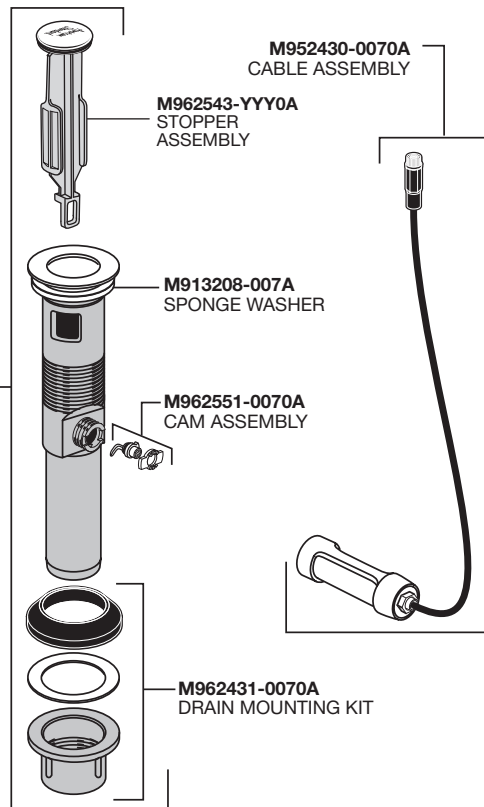

American Standard

**COLONY SOFT
SINGLE CONTROL CENTERSET
LAVATORY FAUCET
WITH SPEED CONNECT® DRAIN**

MODEL NUMBERS

**2275.403
2275.503**

M918504-0070A
SCREW

M950144-0070A
INDEX, BUTTON, HOT

M950143-0070A
INDEX, BUTTON, COLD

M908413-0070A
ACRYLIC HANDLE

M918075-0070A
HANDLE SCREW

M961642-YYY0A
LEVER HANDLE

M904900-0070A
VALVE NUT

M913806-0070A
BEARING WASHER

A954120-0070A
VALVE

065800-0070A
ATTACHMENT NUT

M950157-YYY0A
POP-UP ROD

Replace the "YYY" with
appropriate finish code

POLISHED CHROME	002
BRASS	099

M964463-YYY0A
AERATOR (1.2 GPM)
M922880-YYY0A
AERATOR (1.5 GPM)

M952410-YYY0A
DRAIN ASSEMBLY

M952430-0070A
CABLE ASSEMBLY

M962543-YYY0A
STOPPER
ASSEMBLY

M913208-007A
SPONGE WASHER

M962551-0070A
CAM ASSEMBLY

M962431-0070A
DRAIN MOUNTING KIT

HOT LINE FOR HELP

For toll-free information and answers to your questions, call:

1 (800) 442-1902

Mon. - Fri. 8:00 a.m. to 8:00 p.m. EST