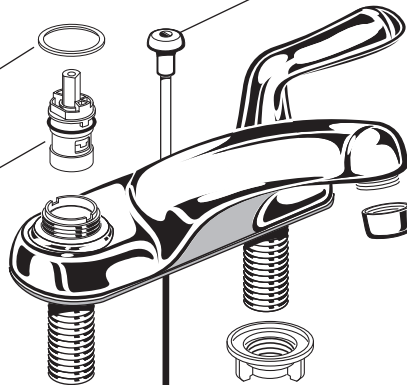

American Standard

**COLONY SOFT
SINGLE CONTROL CENTERSET
LAVATORY FAUCET
WITH SPEED CONNECT® DRAIN**

MODEL NUMBERS

**2275.403
2275.503**

M918504-0070A
SCREW

M950144-0070A
INDEX, BUTTON, HOT

M950143-0070A
INDEX, BUTTON, COLD

M908413-0070A
ACRYLIC HANDLE

M918075-0070A
HANDLE SCREW

M961642-YYY0A
LEVER HANDLE

M904900-0070A
VALVE NUT

M913806-0070A
BEARING WASHER

A954120-0070A
VALVE

065800-0070A
ATTACHMENT NUT

M950157-YYY0A
POP-UP ROD

Replace the "YYY" with
appropriate finish code

POLISHED CHROME	002
BRASS	099

M964463-YYY0A
AERATOR (1.2 GPM)
M922880-YYY0A
AERATOR (1.5 GPM)

M952410-YYY0A
DRAIN ASSEMBLY

M952430-0070A
CABLE ASSEMBLY

M962543-YYY0A
STOPPER
ASSEMBLY

M913208-007A
SPONGE WASHER

M962551-0070A
CAM ASSEMBLY

M962431-0070A
DRAIN MOUNTING KIT

HOT LINE FOR HELP

For toll-free information and answers to your questions, call:

1 (800) 442-1902

Mon. - Fri. 8:00 a.m. to 8:00 p.m. EST